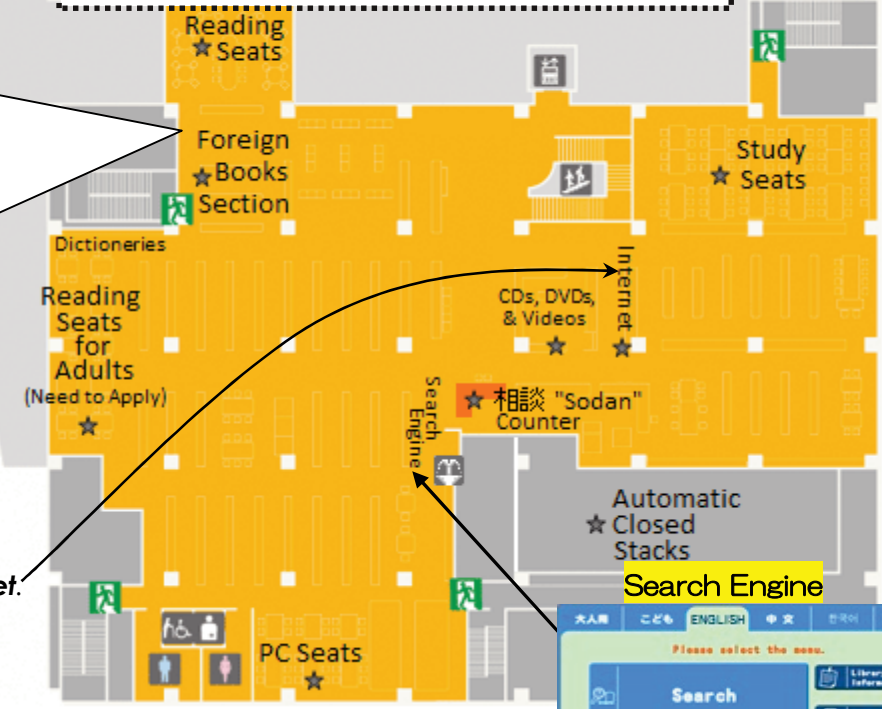

KAWAGUCHI CHUO LIBRARY GUIDE MAP

6 F (2nd floor in the library)

We have many foreign books on the 6th floor !!

Foreign newspapers & magazines			
The Daily Yomiuri	6F	人民日報	6F
Asahi Weekly	6F	民団	6F
International Herald Tribune	6F	朝鮮日報 (조선일보)	6F
The Japan Times	6F	朝鮮新報 (조선신보)	6F
Tokyo Journal	6F	TIME	5F
		News week	5F

Foreign Books Corner

Foreign News Papers

FT Tagalog/Portuguese	FP	74
FK Korean		
FC Chinese		73
FJ Books on Japan in English		72
FE English		71